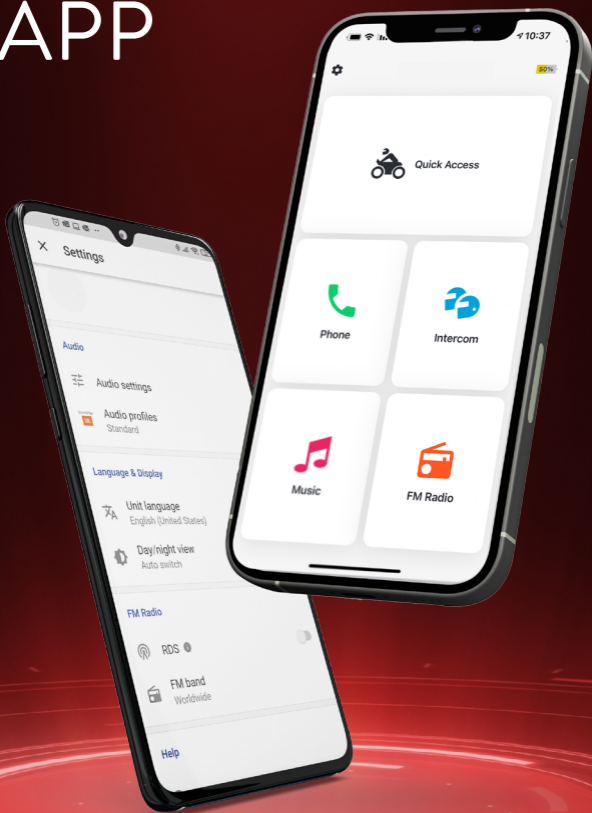

LS2

 **Bluetooth**
5.2

4
LS2 **X**

GUIDA TASCABILE

IT

 **LIVE
INTERCOM**

 **OPERATED BY
NATURAL VOICE**

SOUND BY

CONNECT APP

Cardo Connect App

Sommario

4-5

Iniziare

6

Cardo Connect App

7-8